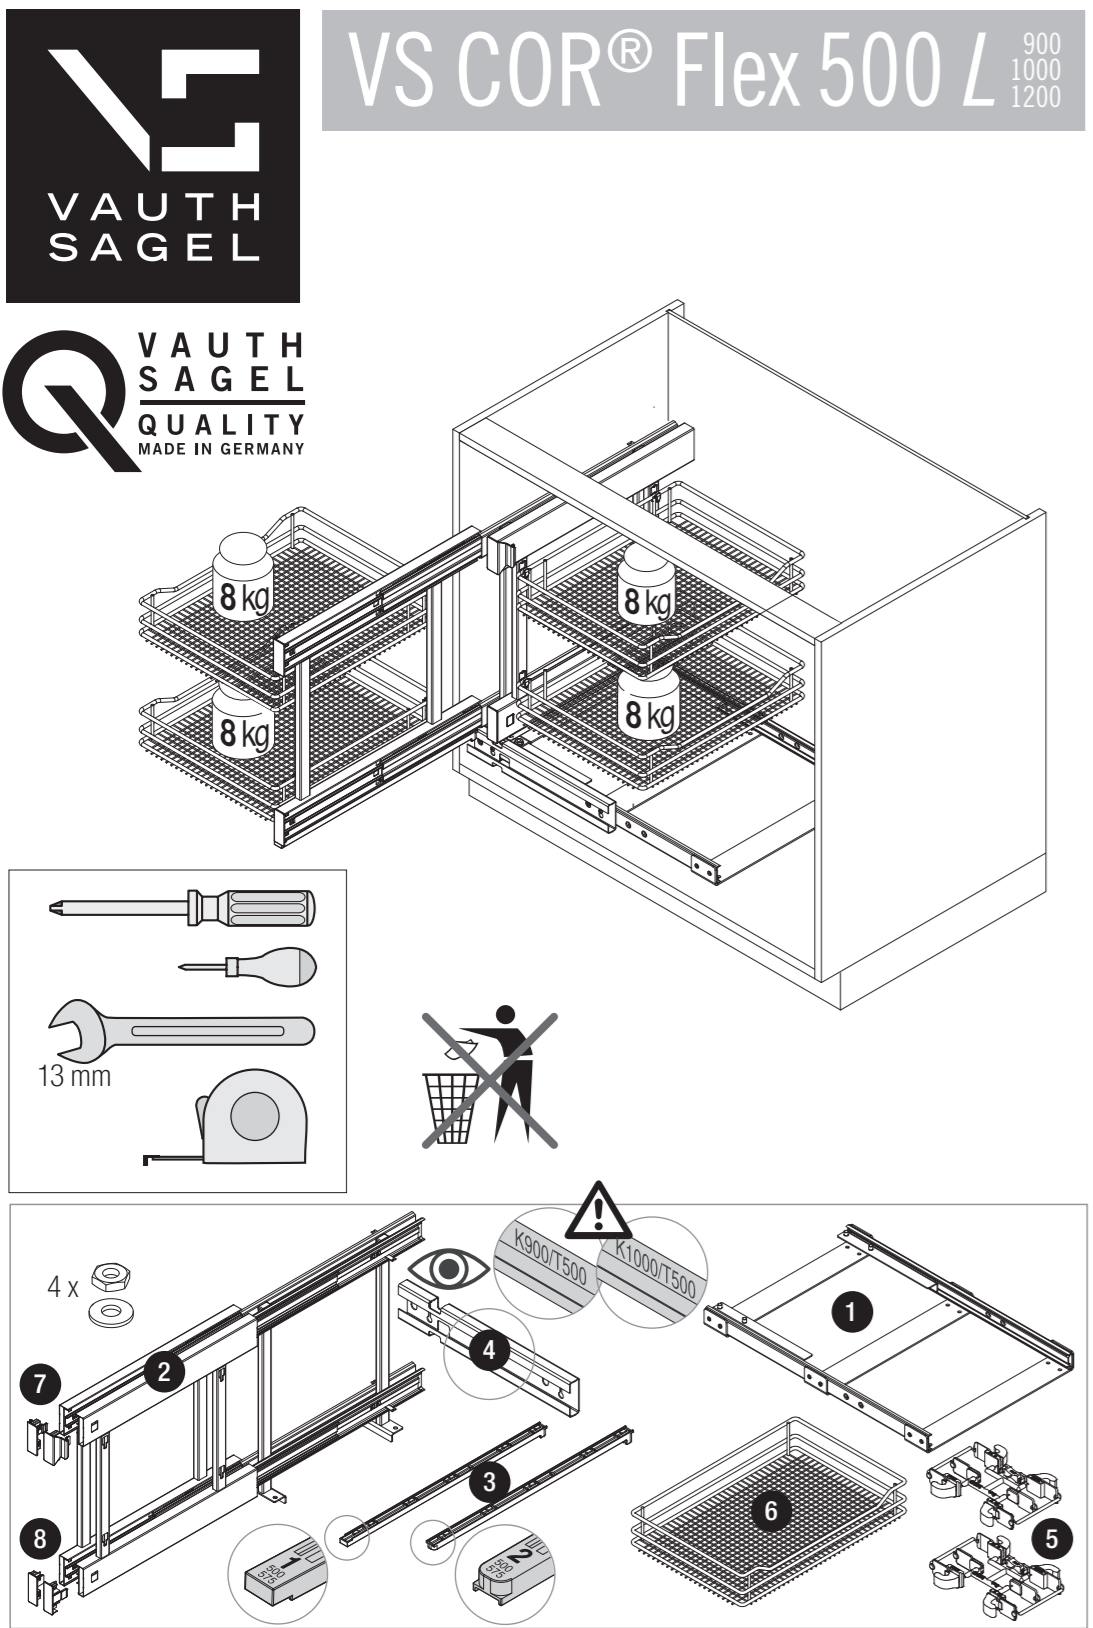

VAUTH SAGEL  
MADE IN GERMANY  
QUALITY

VAUTH SAGEL  
VAUTH SAGEL QUALITY  
MADE IN GERMANY

VS COR® Flex 500 L

900  
1000  
1200

07/2019

X  
K900 (35-7/16")  
K1000 (39-3/8")  
K1200 (47-1/4")