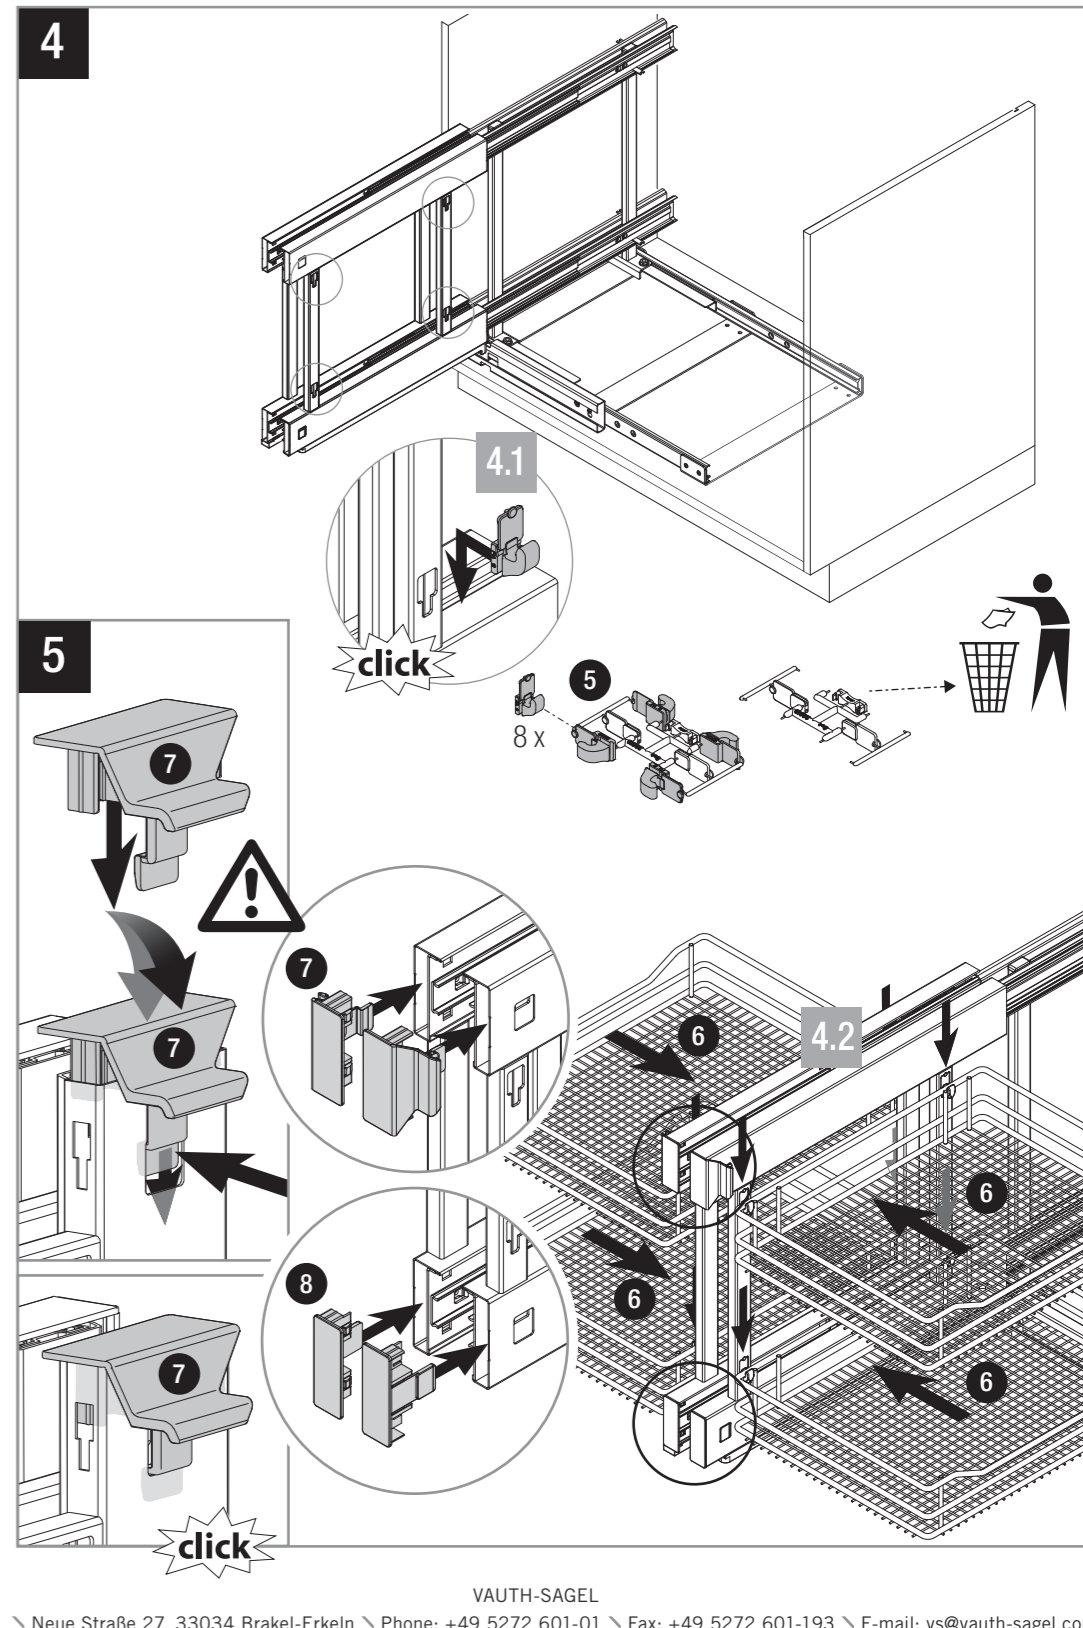

VAUTH SAGEL  
MADE IN GERMANY  
QUALITY

VAUTH SAGEL  
VAUTH SAGEL QUALITY  
MADE IN GERMANY

VS COR® Flex 500 L

900  
1000  
1200

07/2019

X  
K900 (35-7/16")  
K1000 (39-3/8")  
K1200 (47-1/4")