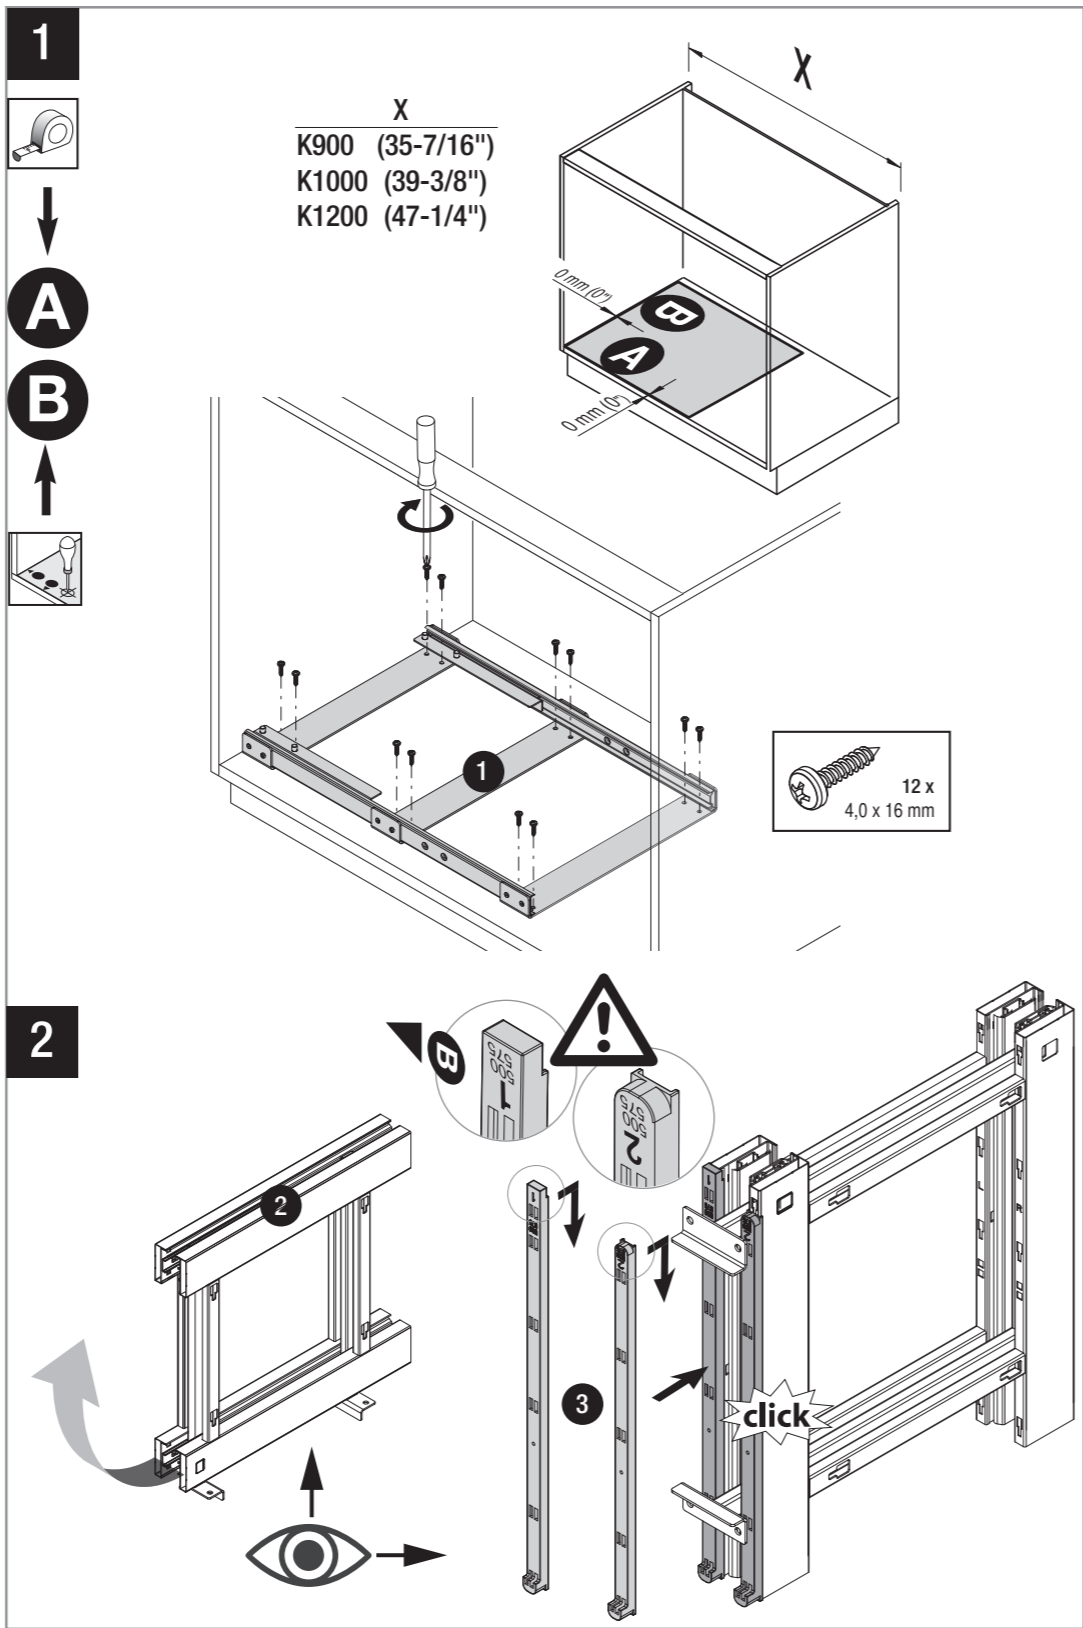

VAUTH SAGEL  
MADE IN GERMANY  
QUALITY

VAUTH SAGEL  
VAUTH SAGEL QUALITY  
MADE IN GERMANY

VS COR® Flex 500 L

900  
1000  
1200

07/2019

X  
K900 (35-7/16")  
K1000 (39-3/8")  
K1200 (47-1/4")