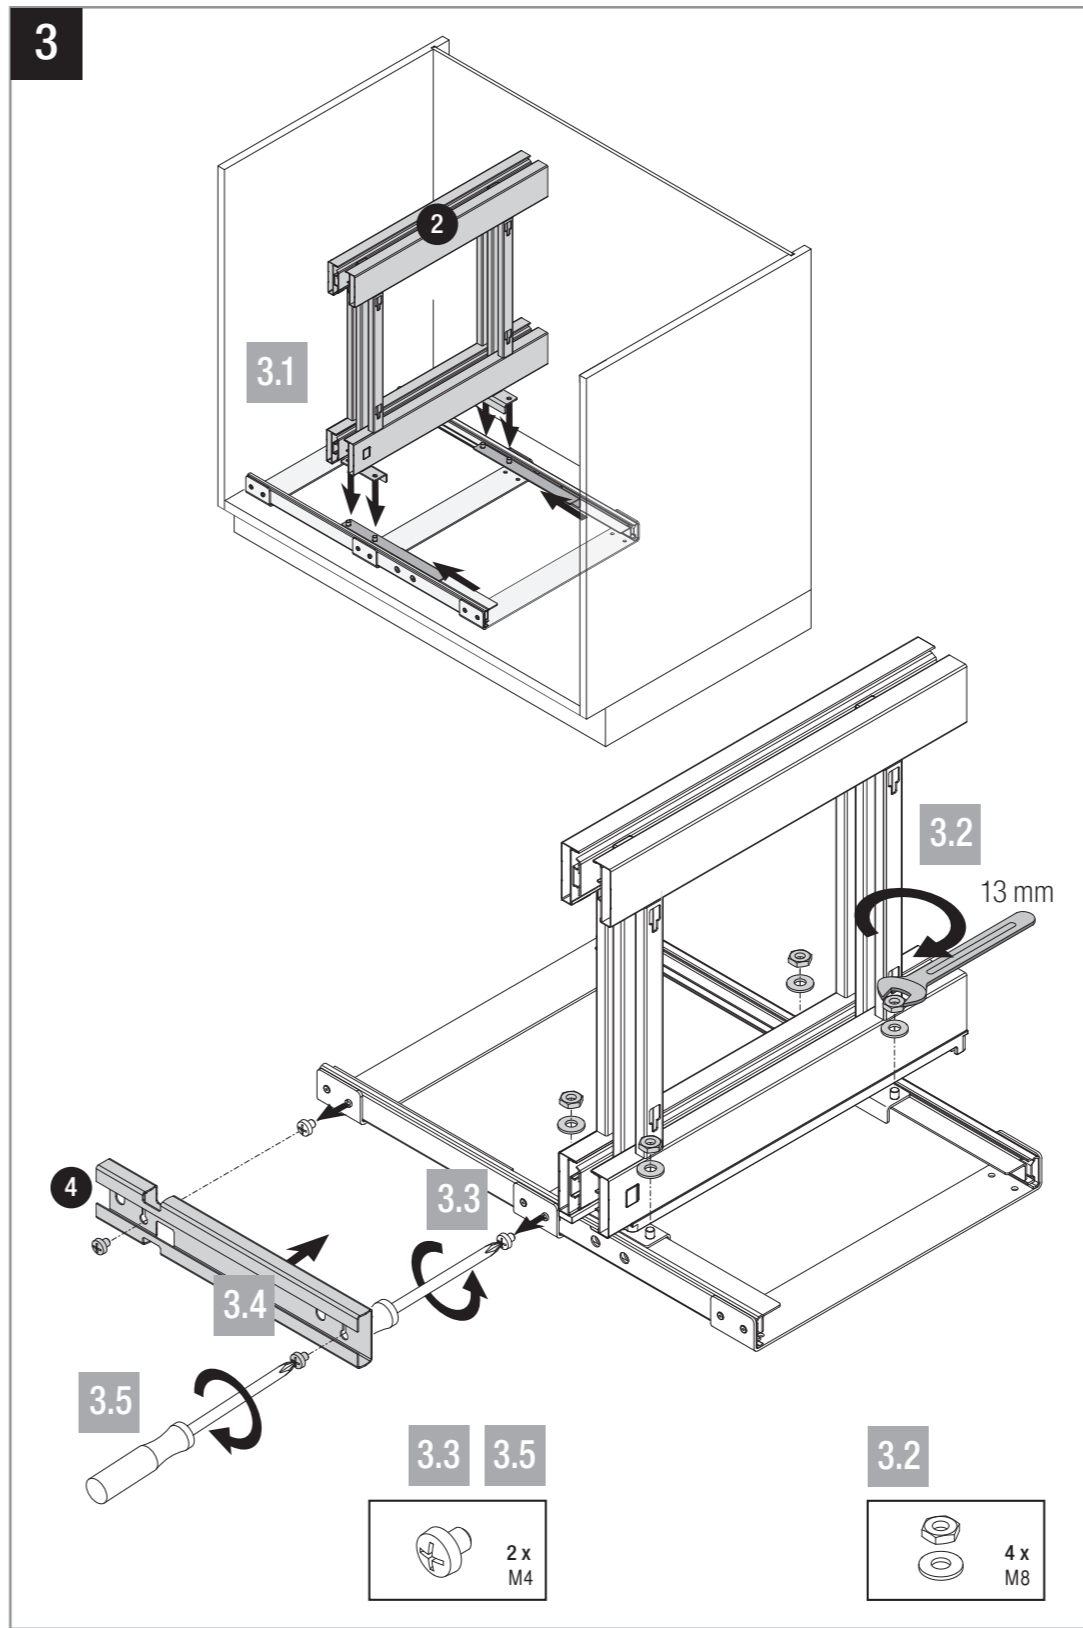

VAUTH SAGEL  
MADE IN GERMANY  
QUALITY

VAUTH SAGEL  
VAUTH SAGEL QUALITY  
MADE IN GERMANY

VS COR® Flex 500 L

900  
1000  
1200

07/2019

X  
K900 (35-7/16")  
K1000 (39-3/8")  
K1200 (47-1/4")