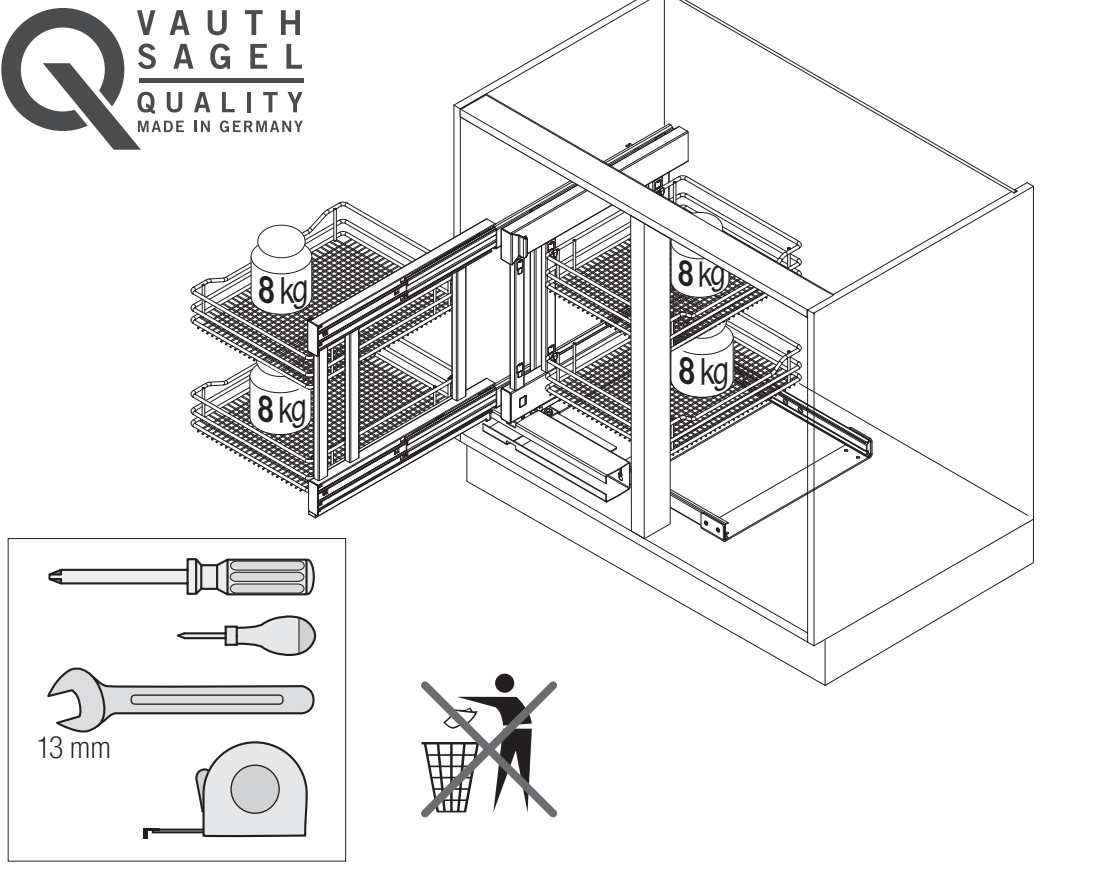

VAUTH SAGEL
VS COR® Flex 480 L
 900
 1000
 1200
 07/2019

VAUTH SAGEL
 QUALITY
 MADE IN GERMANY

VAUTH SAGEL
 VS COR® Flex 480 R
 900
 1000
 1200
 07/2019