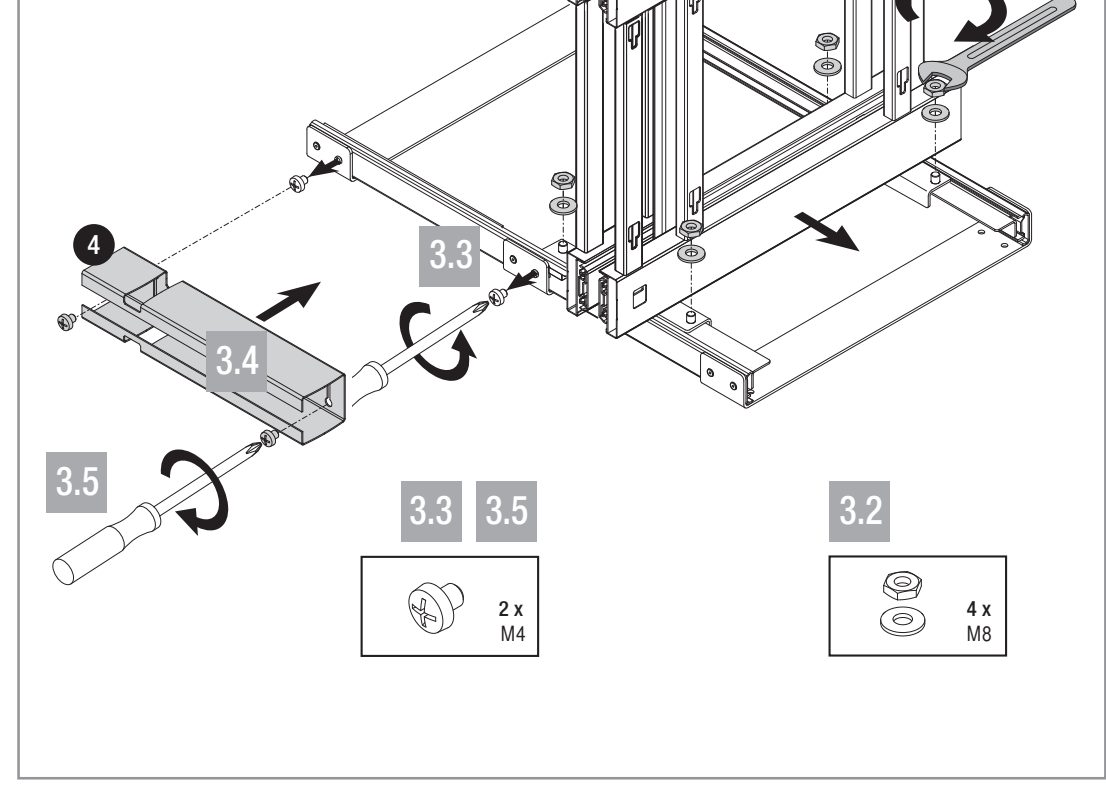

VAUTH SAGEL
VS COR® Flex 480 L
 900
 1000
 1200
 07/2019

VAUTH SAGEL
 QUALITY
 MADE IN GERMANY

VAUTH SAGEL
 VS COR® Flex 480 R
 900
 1000
 1200
 07/2019